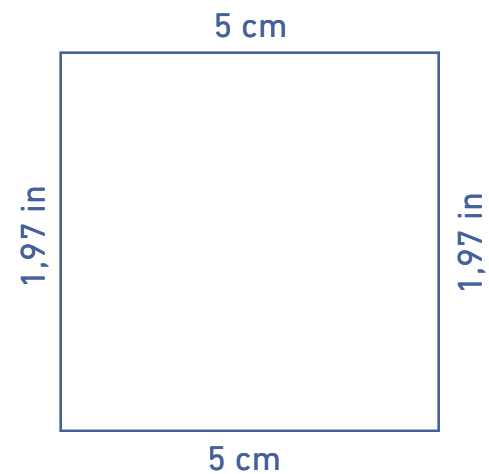

# Drea by Fibre ood XS - XXXL

-----	XS
.....	S
-----	M
-----	L
.....	XL
-----	XXL
-----	.XXXL

test square

2  
Drea

A blue arrow pointing to the left, positioned below the text 'Drea'.