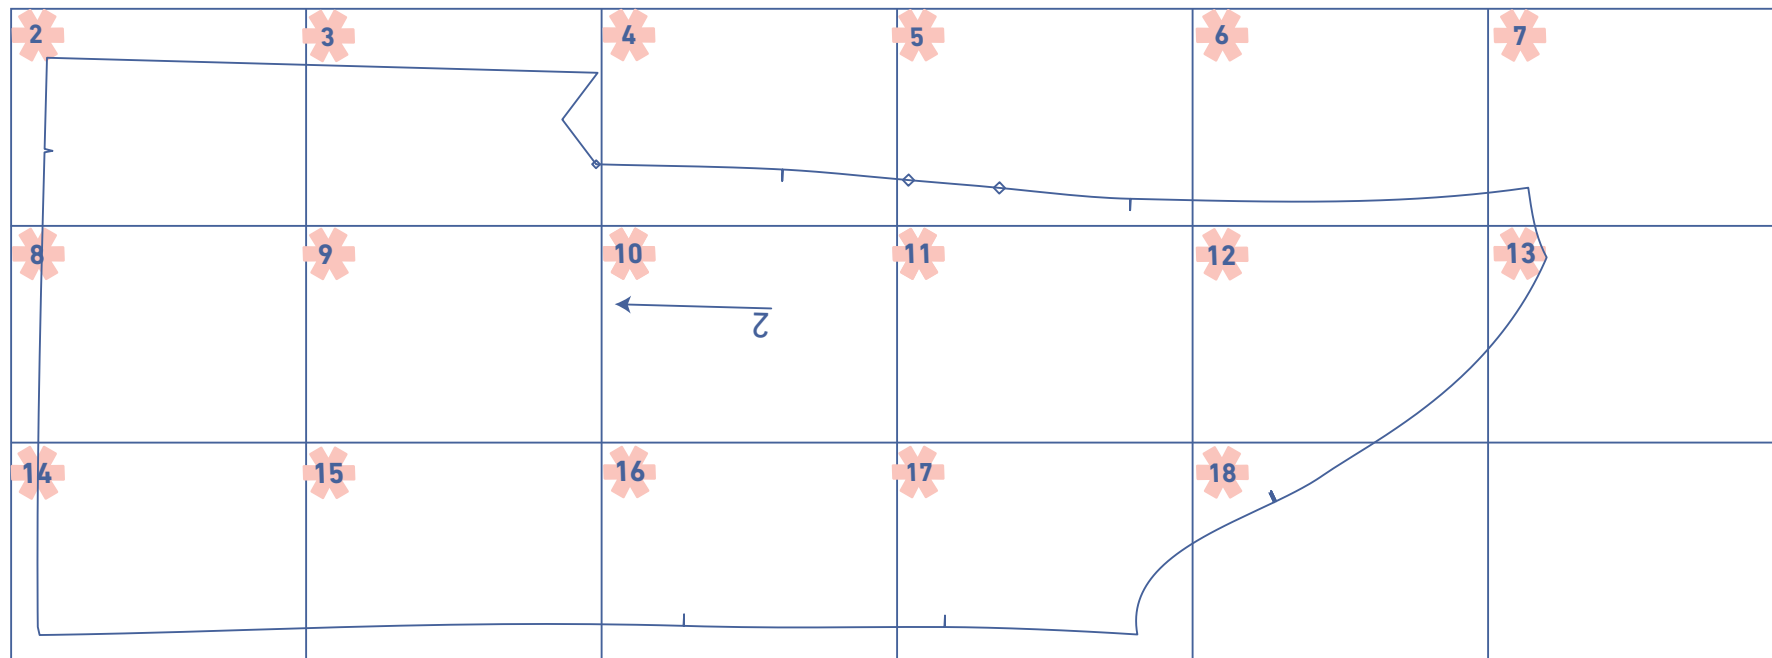

# Drea by Fibre ood XS - XXXL

-----	XS
.....	S
-----	M
-----	L
.....	XL
-----	XXL
-----	.XXXL

test square

2  
Drea

A blue arrow pointing to the left, positioned below the text 'Drea'.